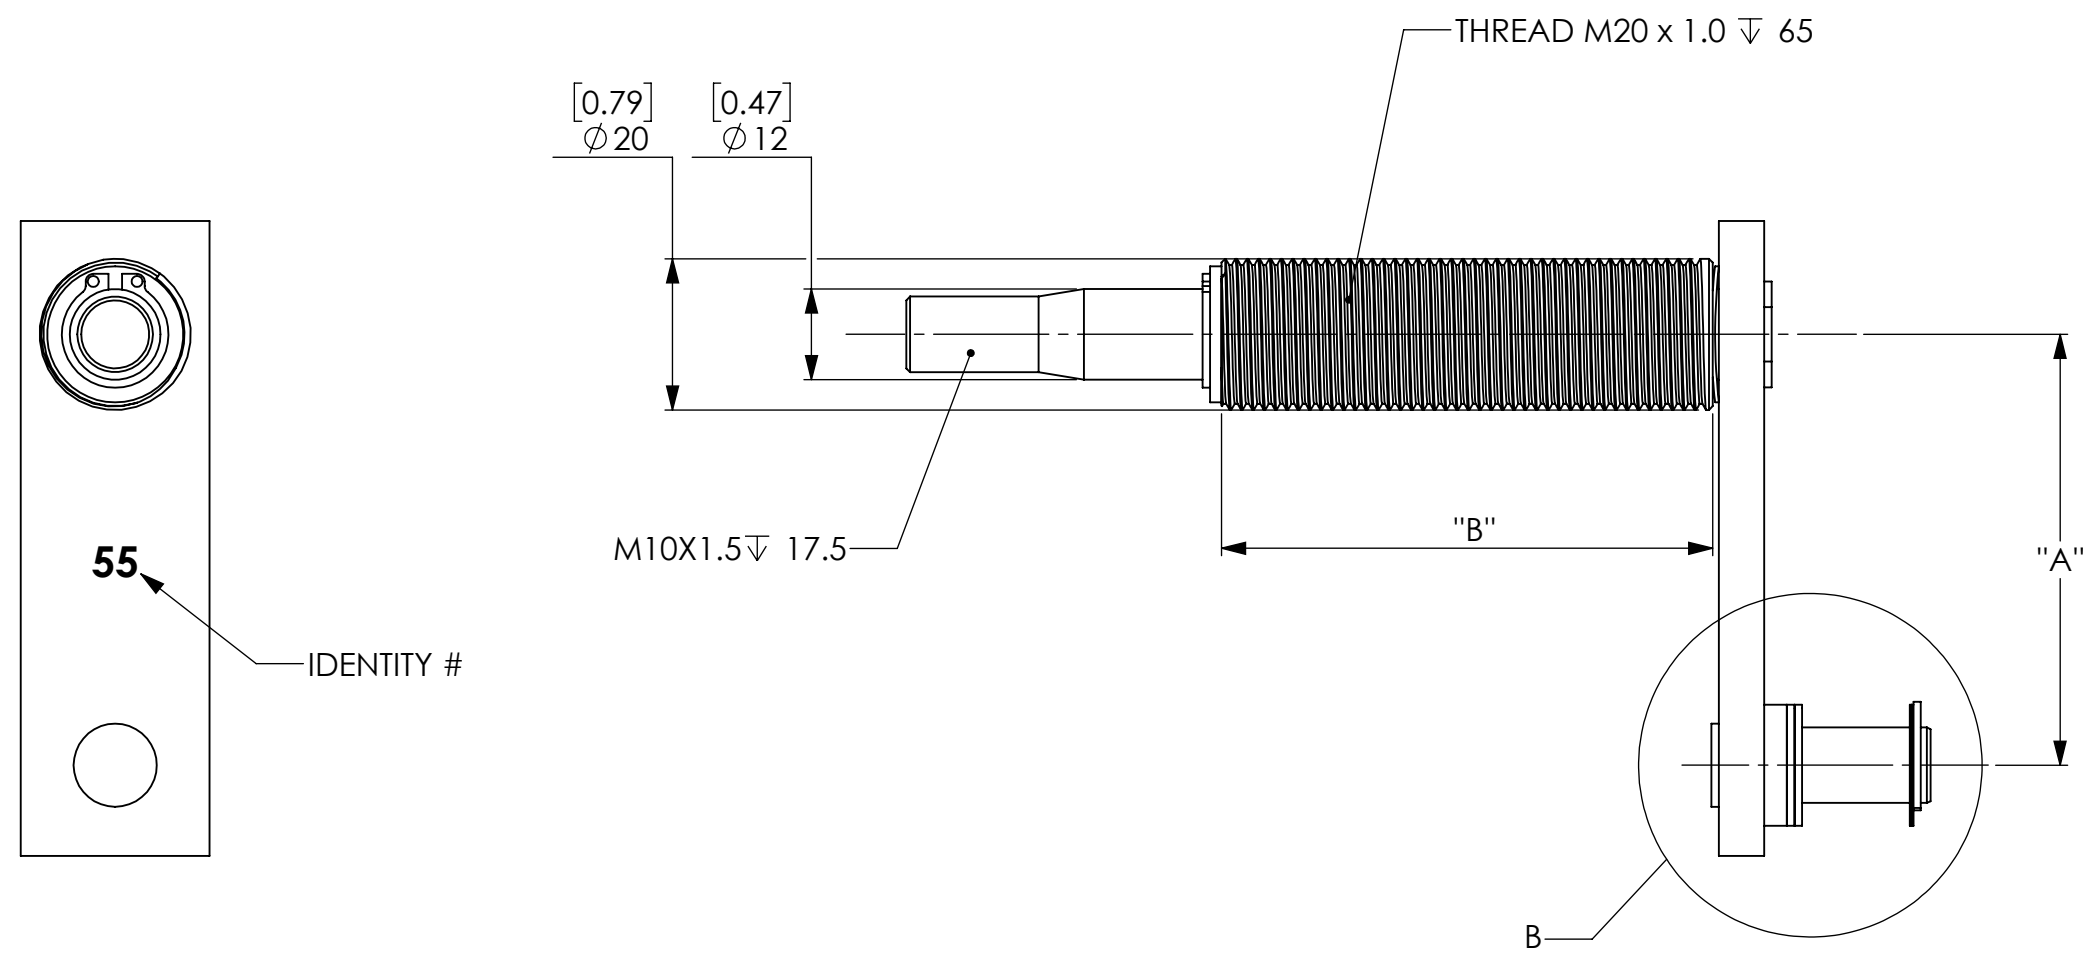

71 SERIES PIVOT SHAFTS

PART #	DIM "A"	DIM "B"
PA7150-L	50MM	65MM
PA7152-L	52MM	65MM
PA7155-L	55MM	65MM
PA7157-L	57MM	65MM

71 SERIES PIVOT SHAFTS SHIP WITH ALL HARDWARE SHOWN.

HARDWARE AVAILABLE IN KIT PA71-HDW