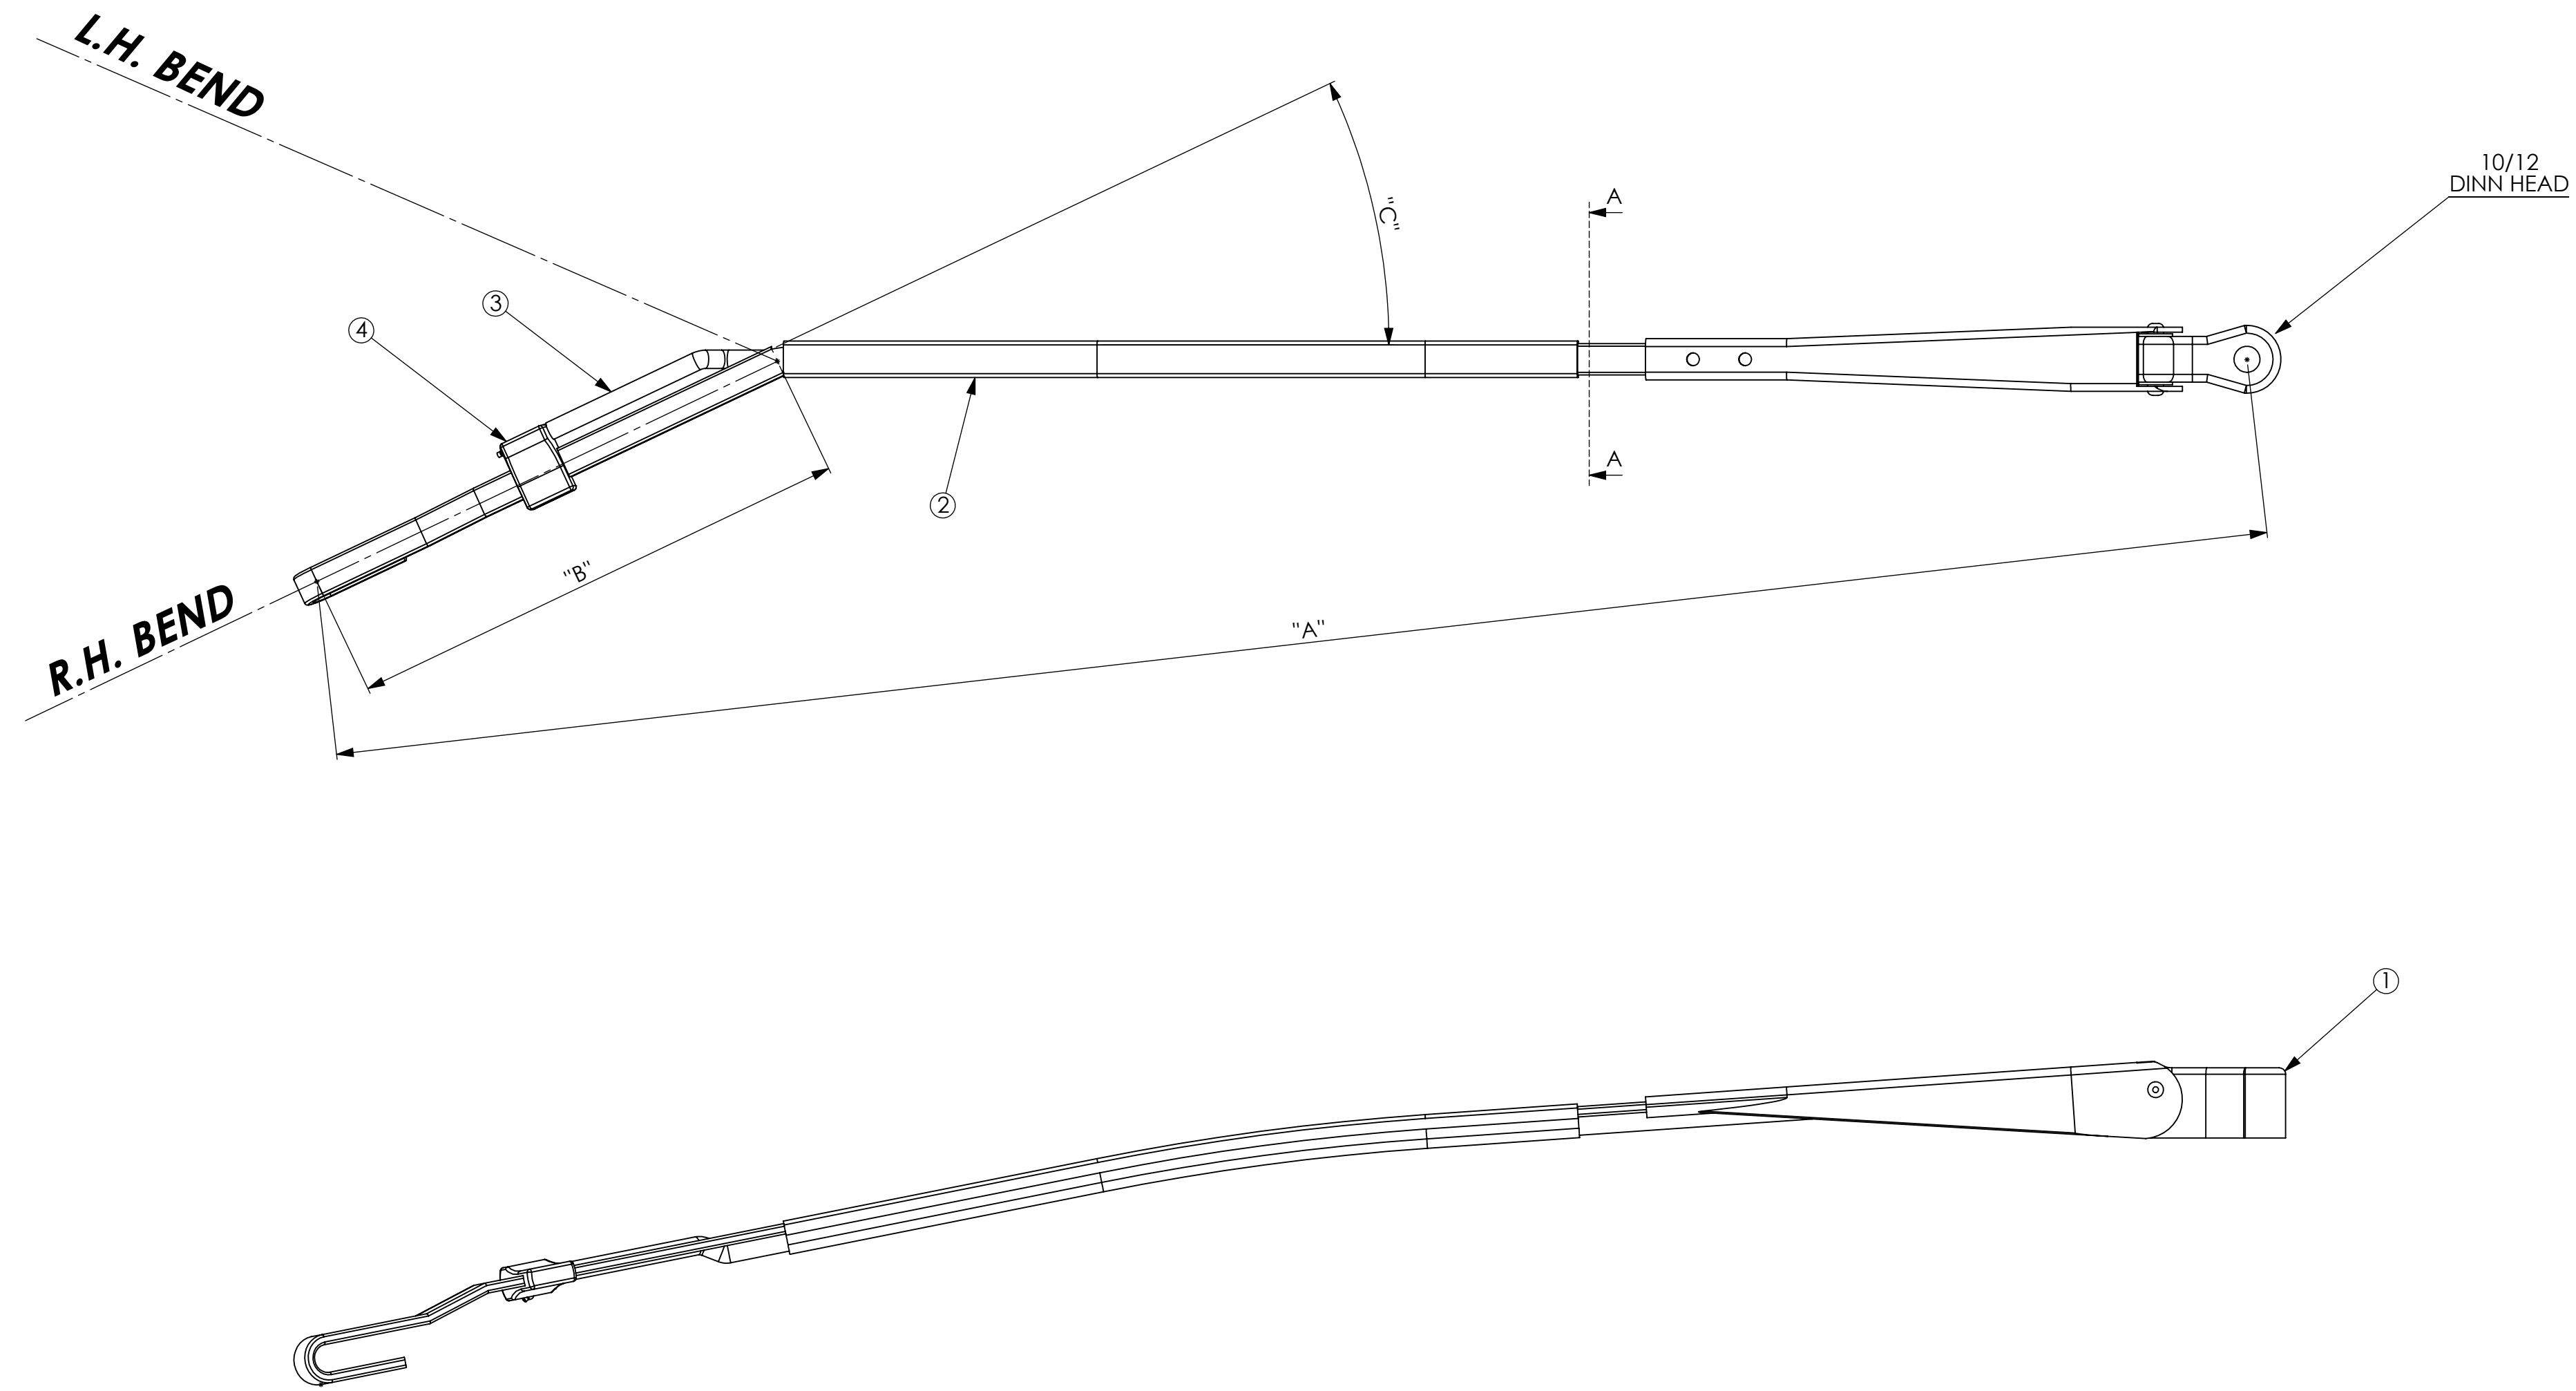

ITEM #	PART #	DESCRIPTION	QTY.
1	RAC1002	HEAD COVER	1
2	12-4TC	TUBING CHANNEL	1
3	TV77-216	WASHER TUBING	3'
4	MDRSN (R.H. BEND)	SPRAY NOZZLE	1
4a (NOT SHOWN)	MDRSN-L (L.H. BEND)	SPRAY NOZZLE	1

Wiper Arm Is Equipped With All Accessories Shown.
Accessories Available Separately.

M.D. WIPER ARMS/12x4 HOOK/10x12 DINN HEAD

PART #	DIM. "A" INCHES	DIM. "A" MM.	DIM "B" INCHES	DIM "B" MM.	DIM. "C" DEGREES	BEND	Hook
RA800JH-25RH	31.50	800	9.84	250	25°	R.H.	12x4
RA750JH-RH	29.53	750	7.87	200	25°	R.H.	12x4
RA750JH-LH	29.53	750	7.87	200	25°	L.H.	12x4
WT650JH-RH	25.59	650	7.87	200	25°	R.H.	12x4
RA550JH-RH	21.65	550	7.87	200	25°	R.H.	12x4