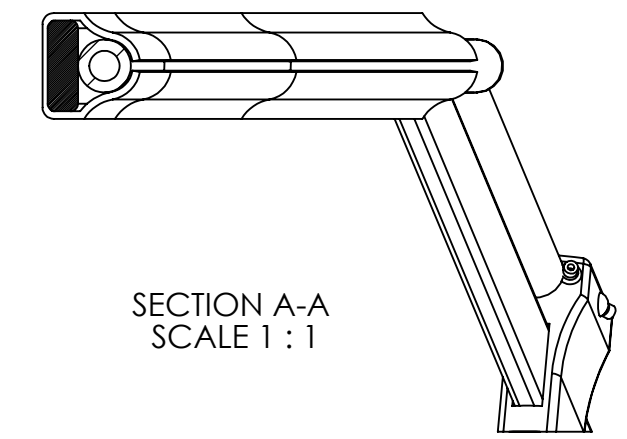

ITEM #	PART #	DESCRIPTION	QTY.
1	RAC1002	HEAD COVER	1
2	12-4TC	TUBING CHANNEL	1
3	TV77-216	WASHER TUBING	3'
4	MDRSN (R.H. BEND)	SPRAY NOZZLE	1
4a (NOT SHOWN)	MDRSN-L (L.H. BEND)	SPRAY NOZZLE	1

Wiper Arm Is Equipped With All Accessories Shown.
Accessories Available Separately.

M.D. WIPER ARMS/12x4 HOOK/10x12 DINN HEAD

PART #	DIM. "A" INCHES	DIM. "A" MM.	DIM "B" INCHES	DIM "B" MM.	DIM. "C" DEGREES	BEND	Hook
RA800JH-25RH	31.50	800	9.84	250	25°	R.H.	12x4
RA750JH-RH	29.53	750	7.87	200	25°	R.H.	12x4
RA750JH-LH	29.53	750	7.87	200	25°	L.H.	12x4
WT650JH-RH	25.59	650	7.87	200	25°	R.H.	12x4
RA550JH-RH	21.65	550	7.87	200	25°	R.H.	12x4